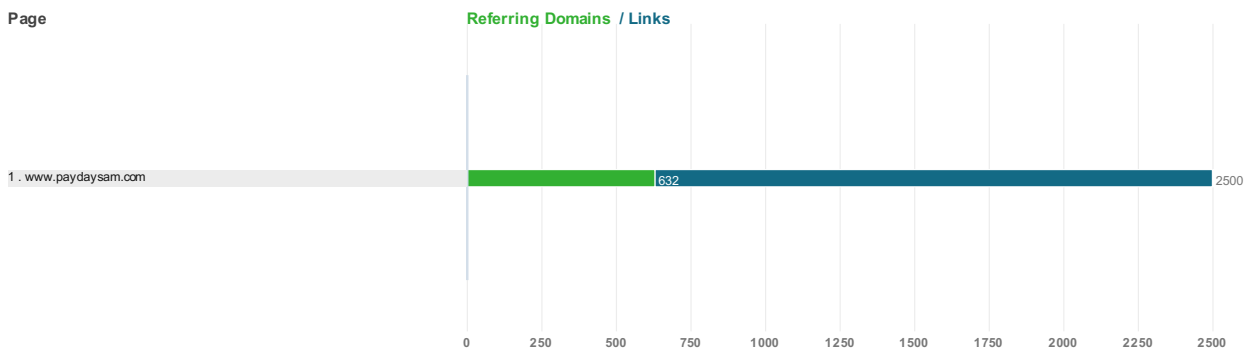

Link metrics for the analyzed domain

SEOMoz Page Authority 1 /100	SEOMoz Domain Authority 1 /100	MajesticSEO Page ACRank 0 /15	Total Links 8256	Total Domain Popularity 633

Report Summary

Links Analyzed 2500	Referring Domains 632

Link Charts & Profiles

Top Linked Pages